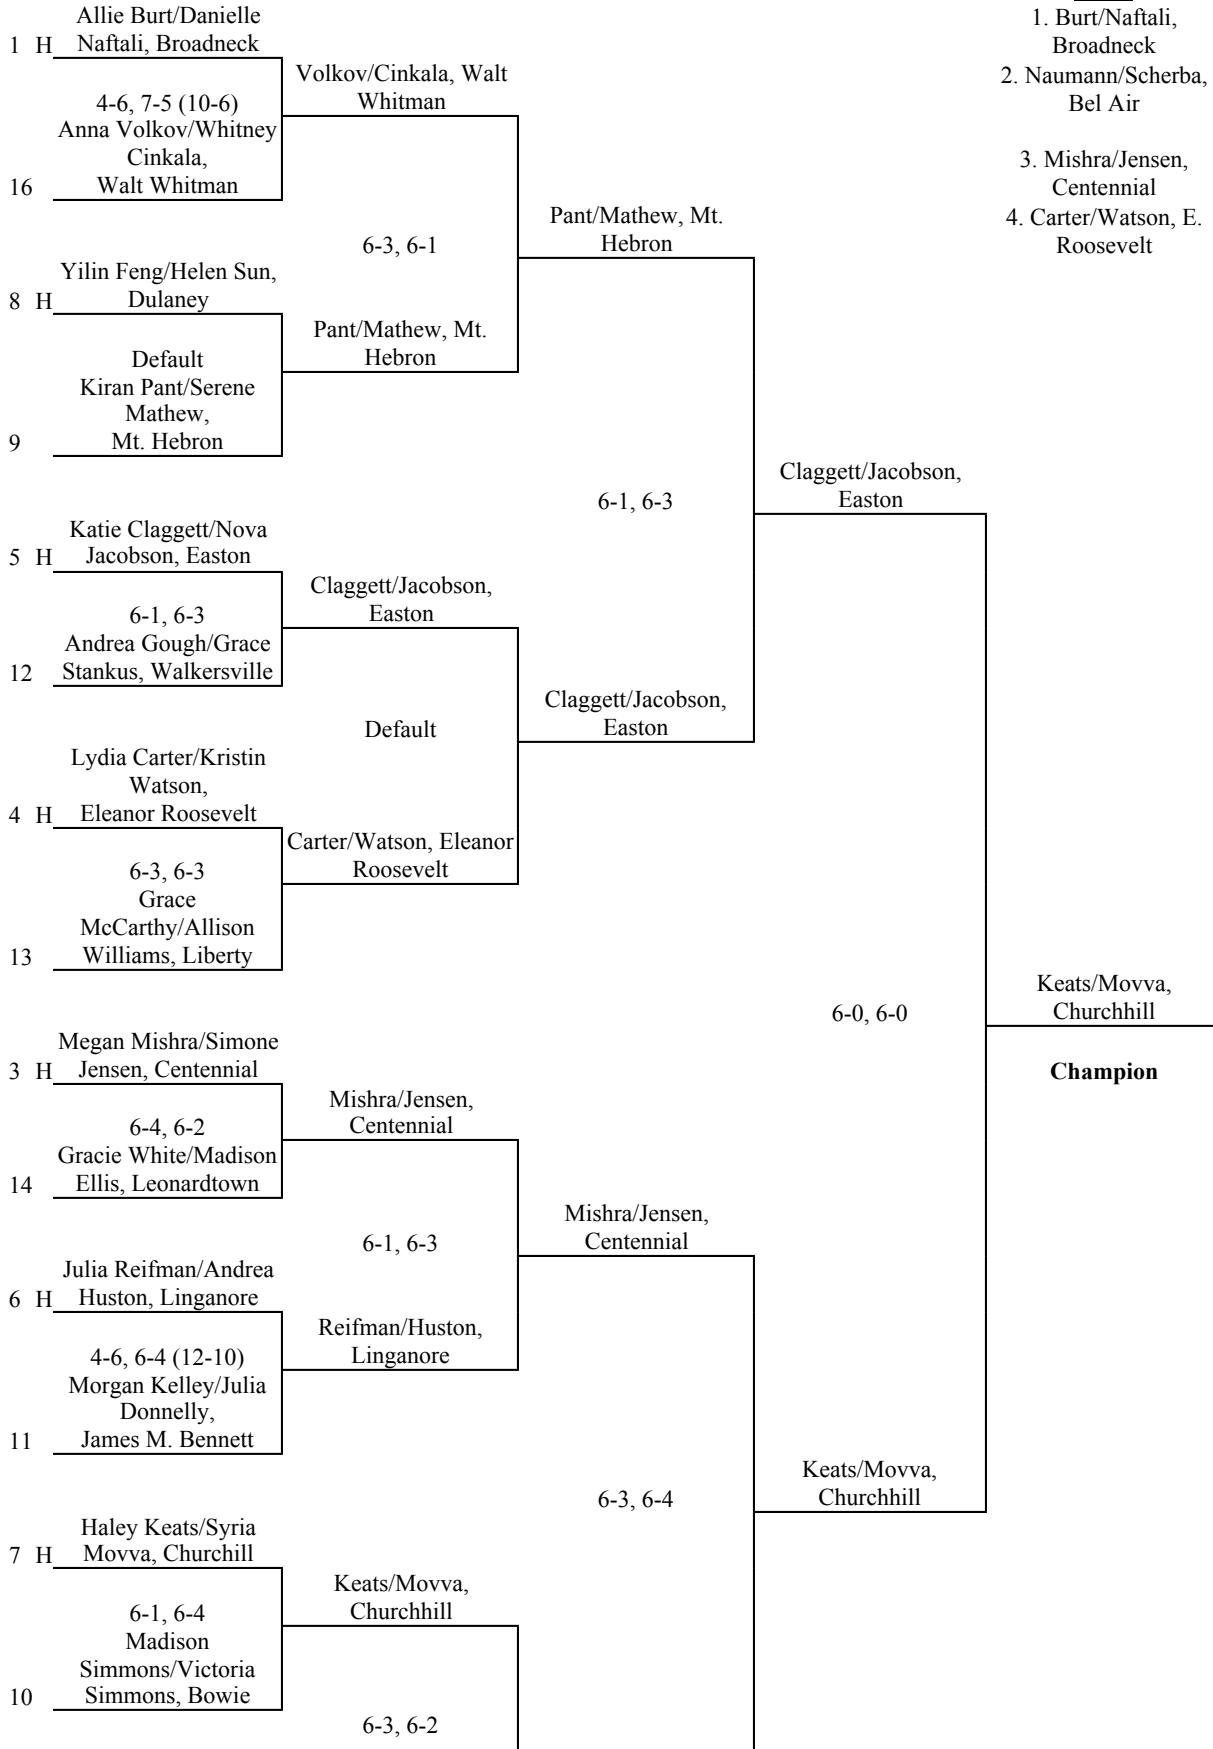

**2013 Tennis: Girls Doubles**

**Seeds**

- 1. Burt/Naftali, Broadneck
- 2. Naumann/Scherba, Bel Air
- 3. Mishra/Jensen, Centennial
- 4. Carter/Watson, E. Roosevelt

**Consolation Match**

**At University of Maryland, Cole Field House  
Tennis Courts**

**Friday:** Two preliminary rounds begin at 10 a.m.

**Saturday:** Semifinals begin at 10 a.m.;  
finals and consolations begin at 1 p.m.